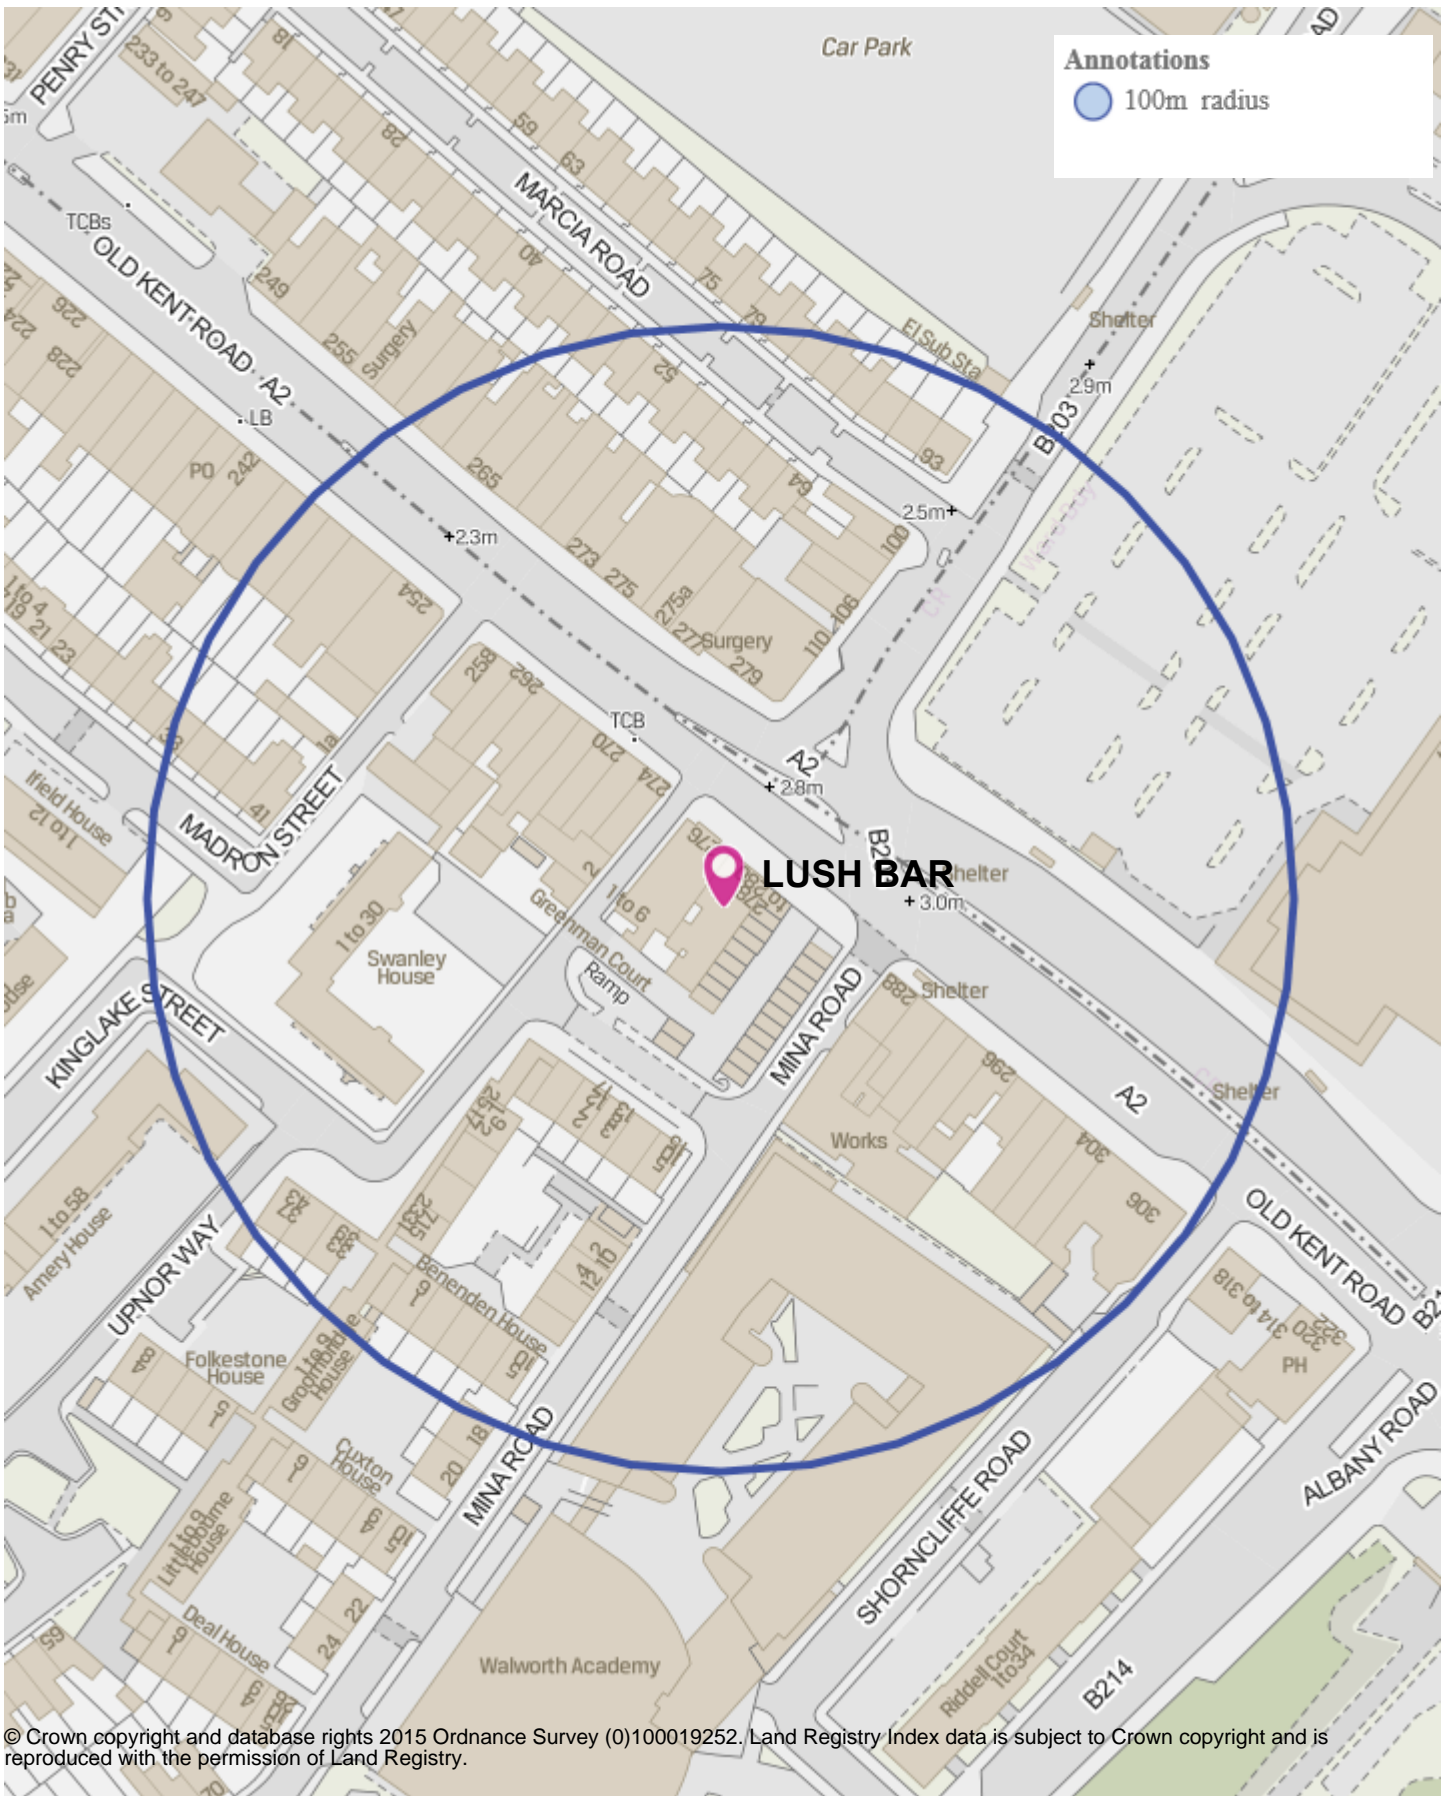

LUSH BAR - 280, OLD KENT ROAD, SE1 5UE

© Crown copyright and database rights 2015 Ordnance Survey (0)100019252. Land Registry Index data is subject to Crown copyright and is reproduced with the permission of Land Registry.